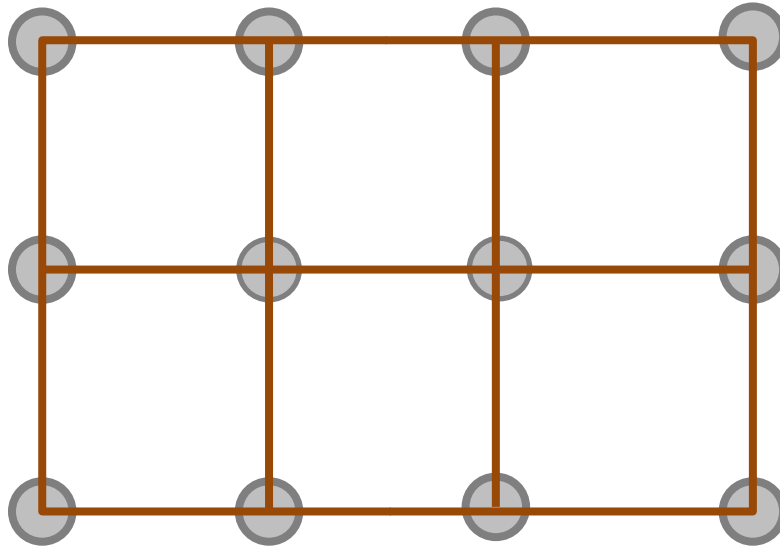

Kit 8

Cabin/Decking Size

Up to 4m x 2m

Kit 8 Components

Corner Bracket X 12

Screws x 48