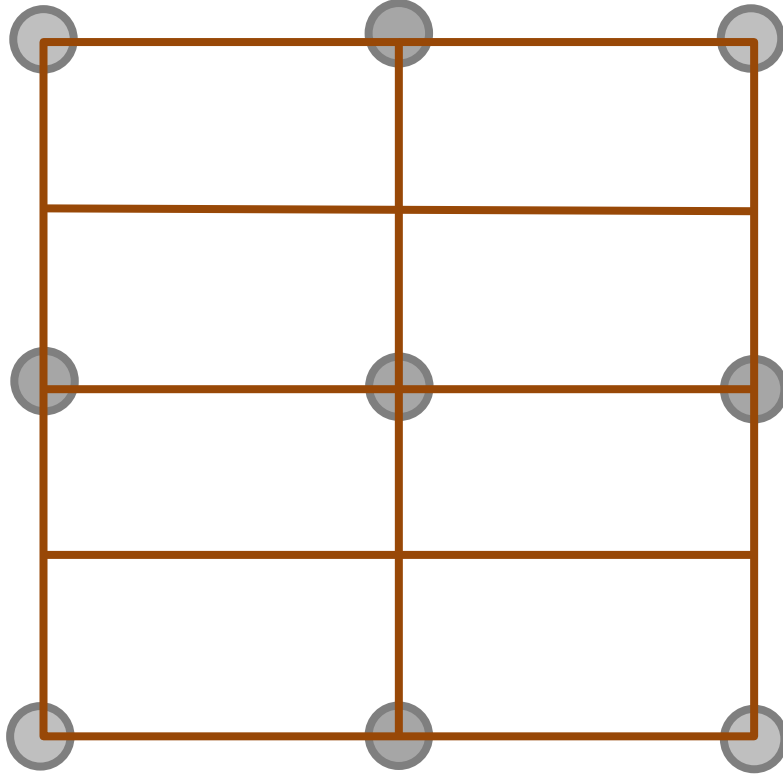

Kit 5

Cabin/Decking Size

Up to 3m x 3m

Kit 5 Components

Corner Bracket X 9

Screws x 36